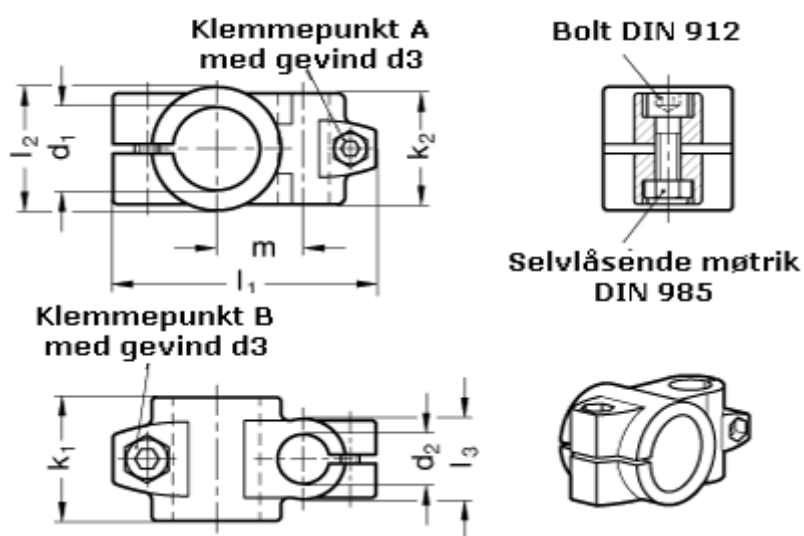

Article number: 20133B25B182BL

Description: E+G Two-way Connector
GN133-B25-B18-2-BL

Measures

Adjustable clamp lever for d3 = GN 911-M 8-32 have to be ordred separately

Adjustable clamp lever for d4 = GN 911-M 6-25 have to be ordred separately

d1 = 25

d2 = 18

d3 = M 8

d4 = M 6

k1 = 40

k2 = 36

l1 = 81.5

l2 = 40